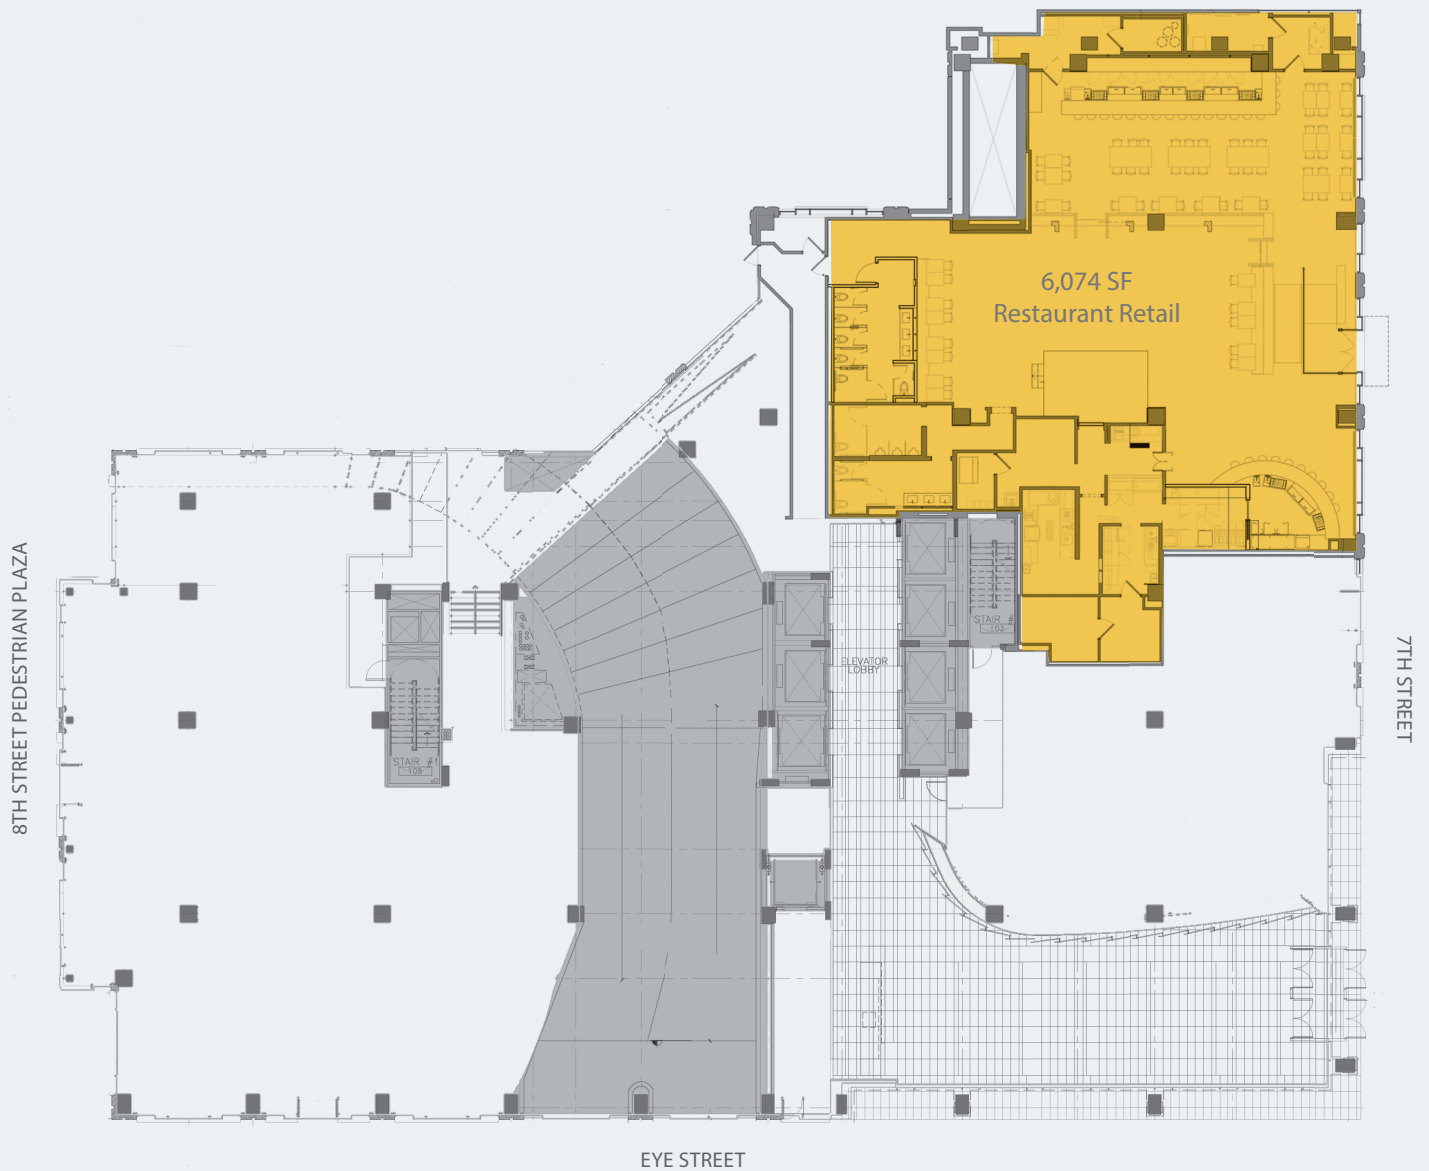

900
SEVENTH STREET

Retail

6,074 Square Feet ■ Available Immediately

For more information:
Wil Pace: 202.624.8649 wpace@akridge.com

AKRIDGE