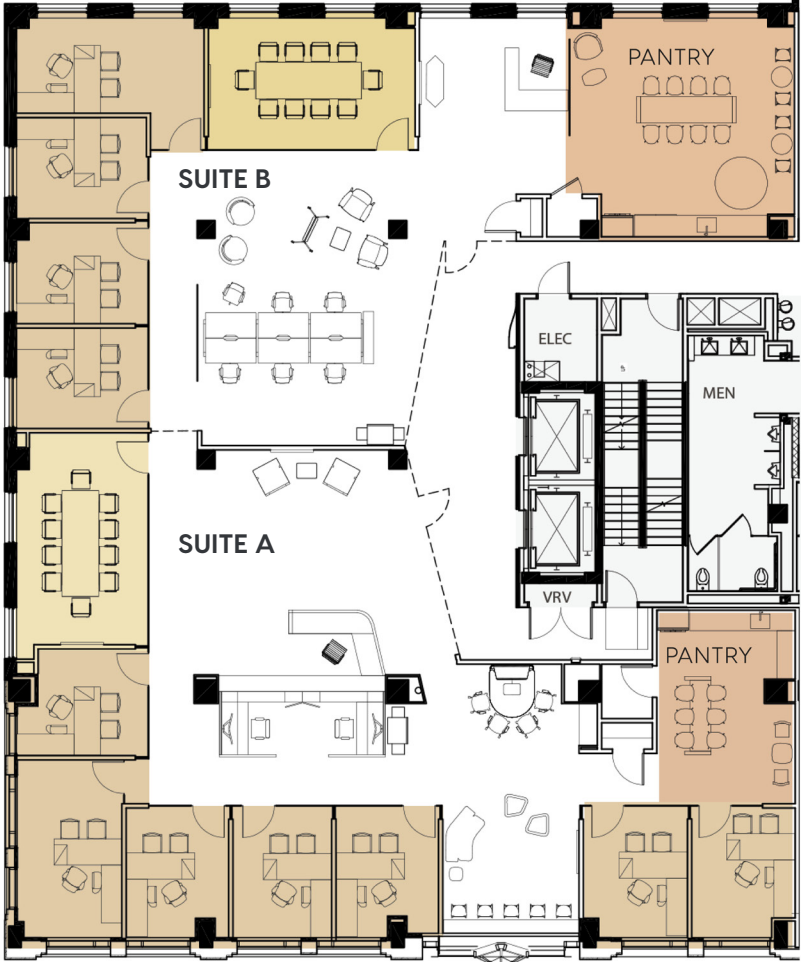

FOURTH FLOOR SPEC SUITE

7,303 square feet

1101
SIXTEENTH

SIXTEENTH STREET, NW

Divisible

SUITE A

3,996 square feet

SUITE B

3,307 square feet

- Private office
- Meeting space
- Pantry