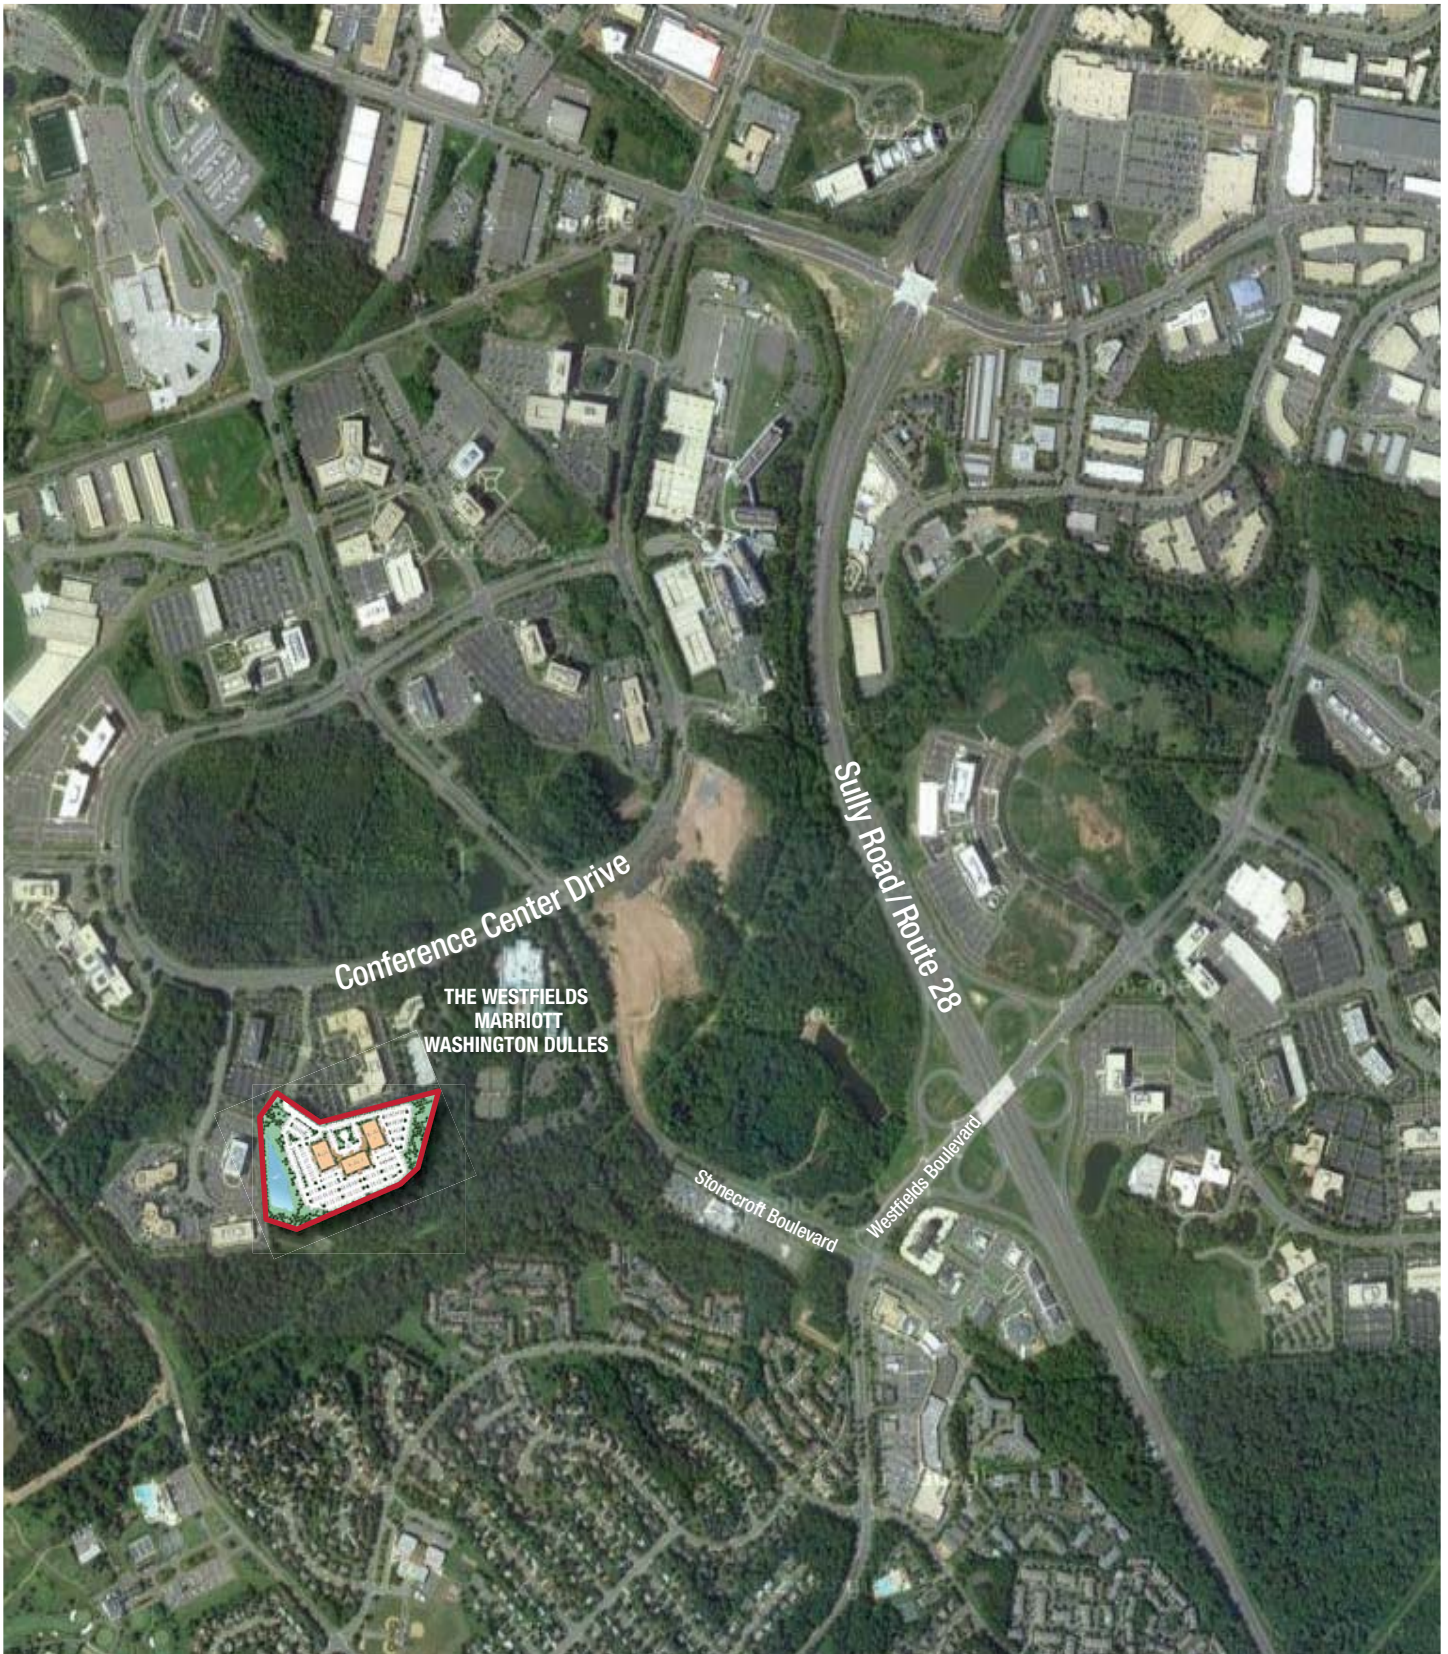

EXECUTIVE PLAZA: Site Context Map

390,000 SF Available (Previously-approved site plan above shows 360,000 SF)

Akridge

EXECUTIVE PLAZA: Preliminary Site Plan Layout

390,000 SF Available (Previously-approved site plan above shows 360,000 SF)