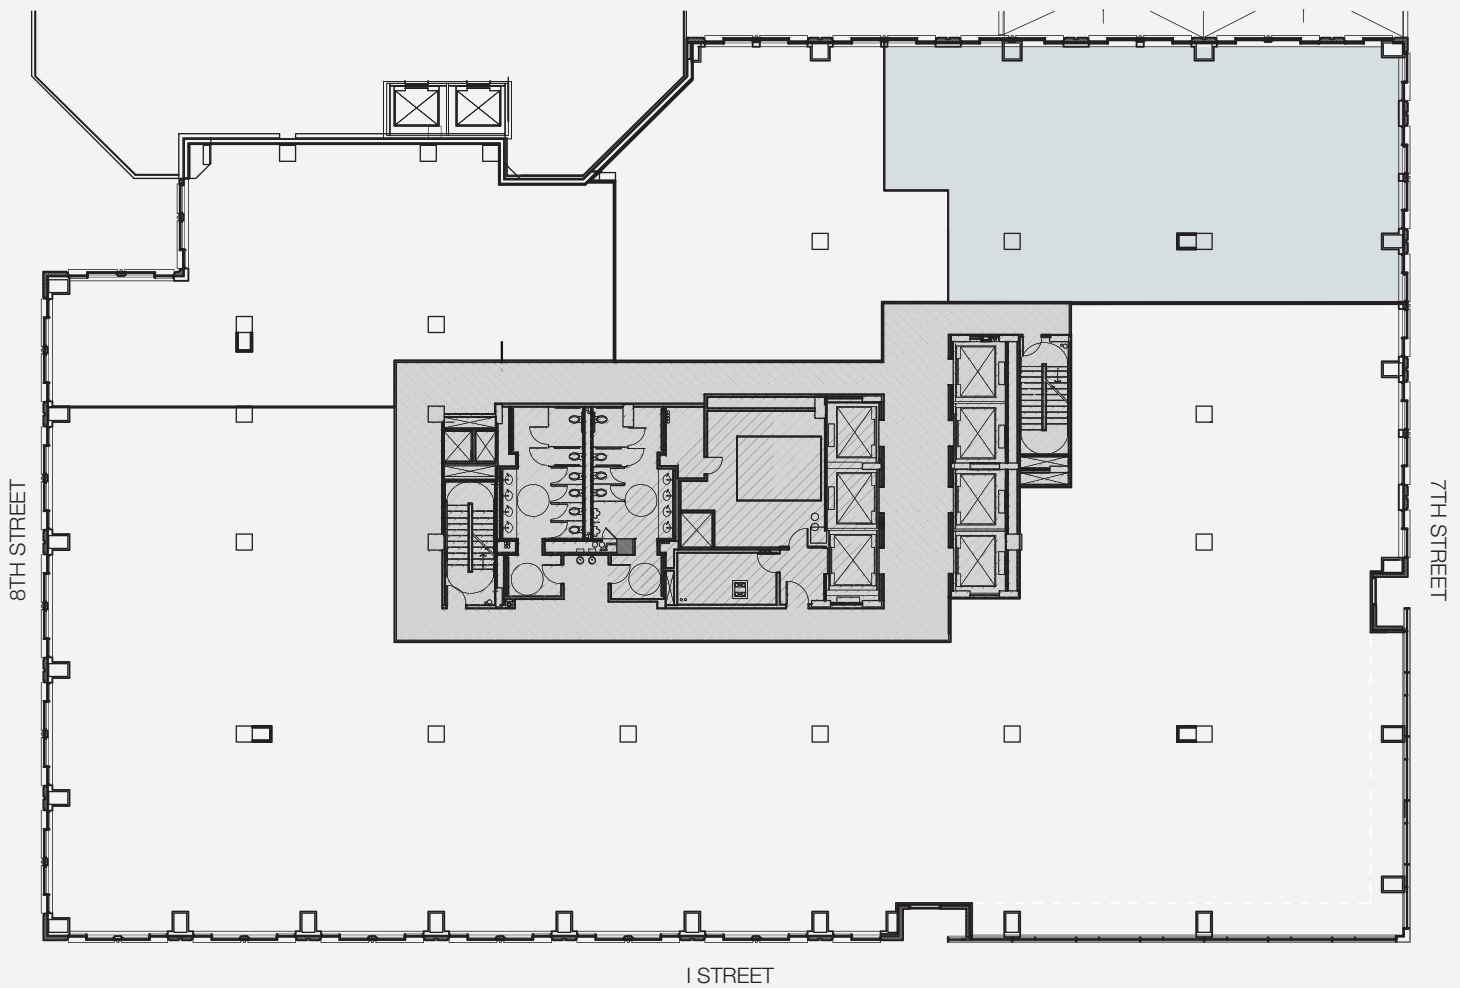

For more information:

Greg Tomasso 202.624.8601 gtomasso@akridge.com

Akridge