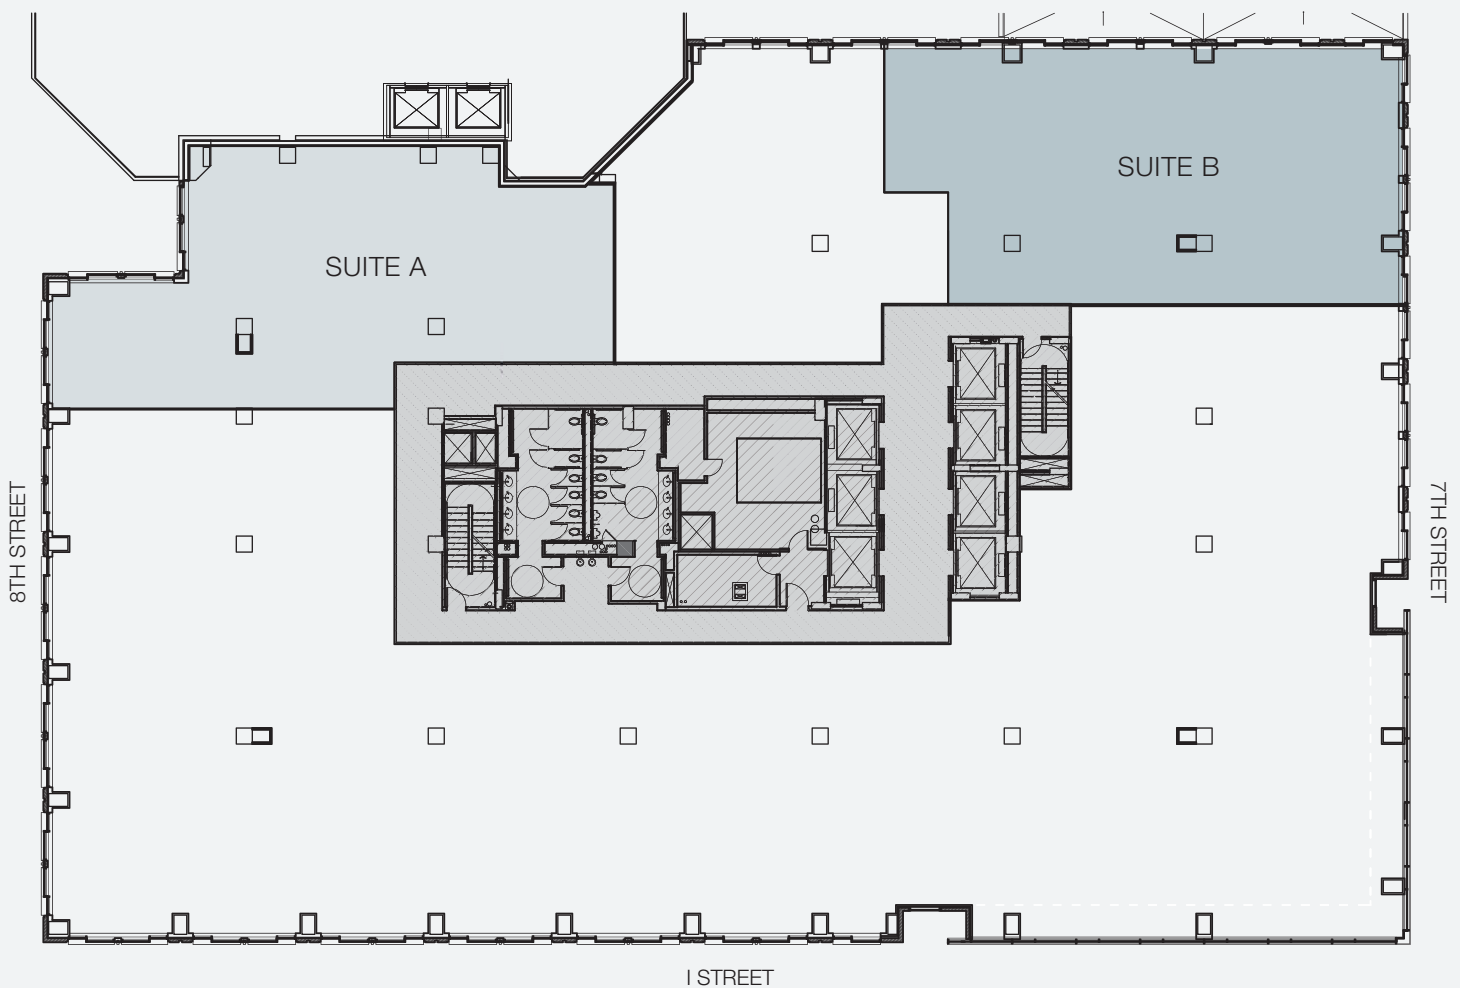

For more information:
Greg Tomasso 202.624.8601 gtomasso@akridge.com

Akridge

900
SEVENTH STREET

6th Floor

SUITE A: 3,573 Square Feet ■ \$55.00 FS ■ Available Immediately

SUITE B: 4,034 Square Feet ■ \$55.00 FS ■ Available Immediately

For more information:

Greg Tomasso 202.624.8601 gtomasso@akridge.com

Akridge

900
SEVENTH STREET

6th Floor

3,573 Square Feet ■ \$55.00 FS ■ Available Immediately

For more information:
Greg Tomasso 202.624.8601 gtomasso@akridge.com