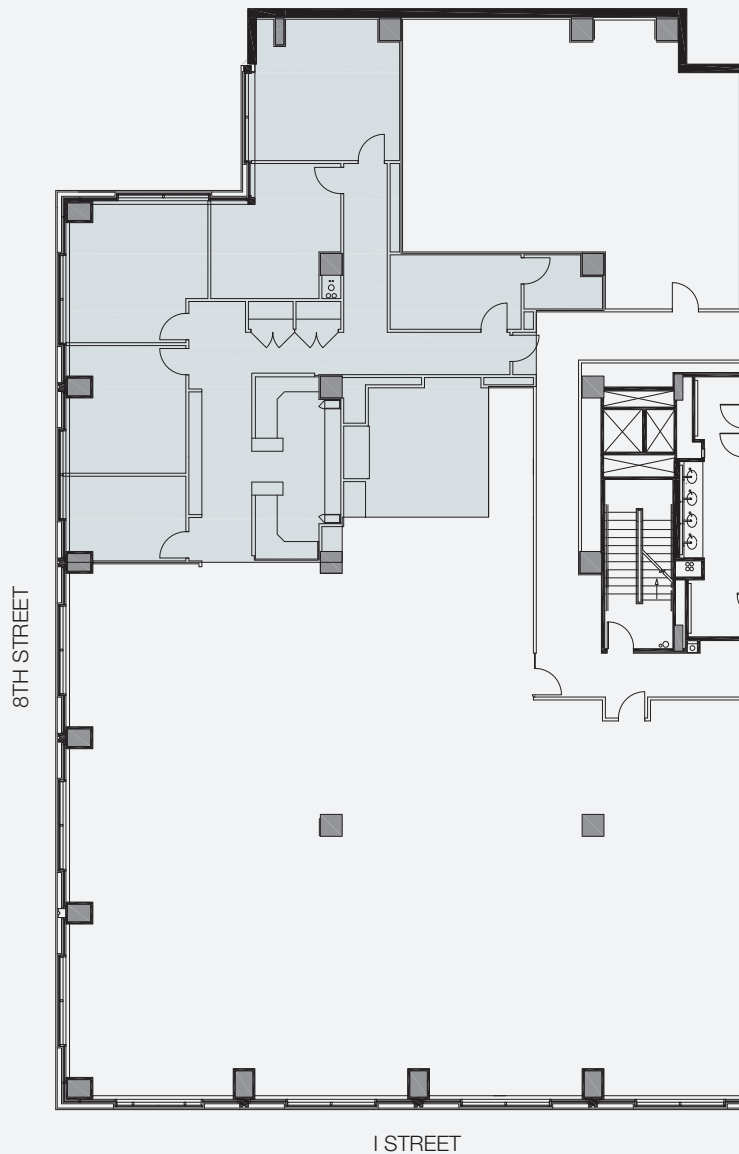

For more information:
Greg Tomasso 202.624.8601 gtomasso@akridge.com

Akridge

900
SEVENTH STREET

6th Floor

SUITE A: 3,573 Square Feet ■ \$55.00 FS ■ Available Immediately

SUITE B: 4,034 Square Feet ■ \$55.00 FS ■ Available Immediately

For more information:

Greg Tomasso 202.624.8601 gtomasso@akridge.com

Akridge

900
SEVENTH STREET

6th Floor

3,573 Square Feet ■ \$55.00 FS ■ Available Immediately

For more information:
Greg Tomasso 202.624.8601 gtomasso@akridge.com

Akridge

900
SEVENTH STREET

6th Floor

4,034 Square Feet ■ \$55.00 FS ■ Available Immediately

For more information:

Greg Tomasso 202.624.8601 gtomasso@akridge.com

Akridge

900
SEVENTH STREET

10th Floor

2,857 Square Feet ■ \$55.00 FS ■ Available Immediately

For more information:

Greg Tomasso 202.624.8601 gtomasso@akridge.com

Akridge

900
SEVENTH STREET

Concourse

14,133 Square Feet ■ \$20.00 FS ■ Available Immediately