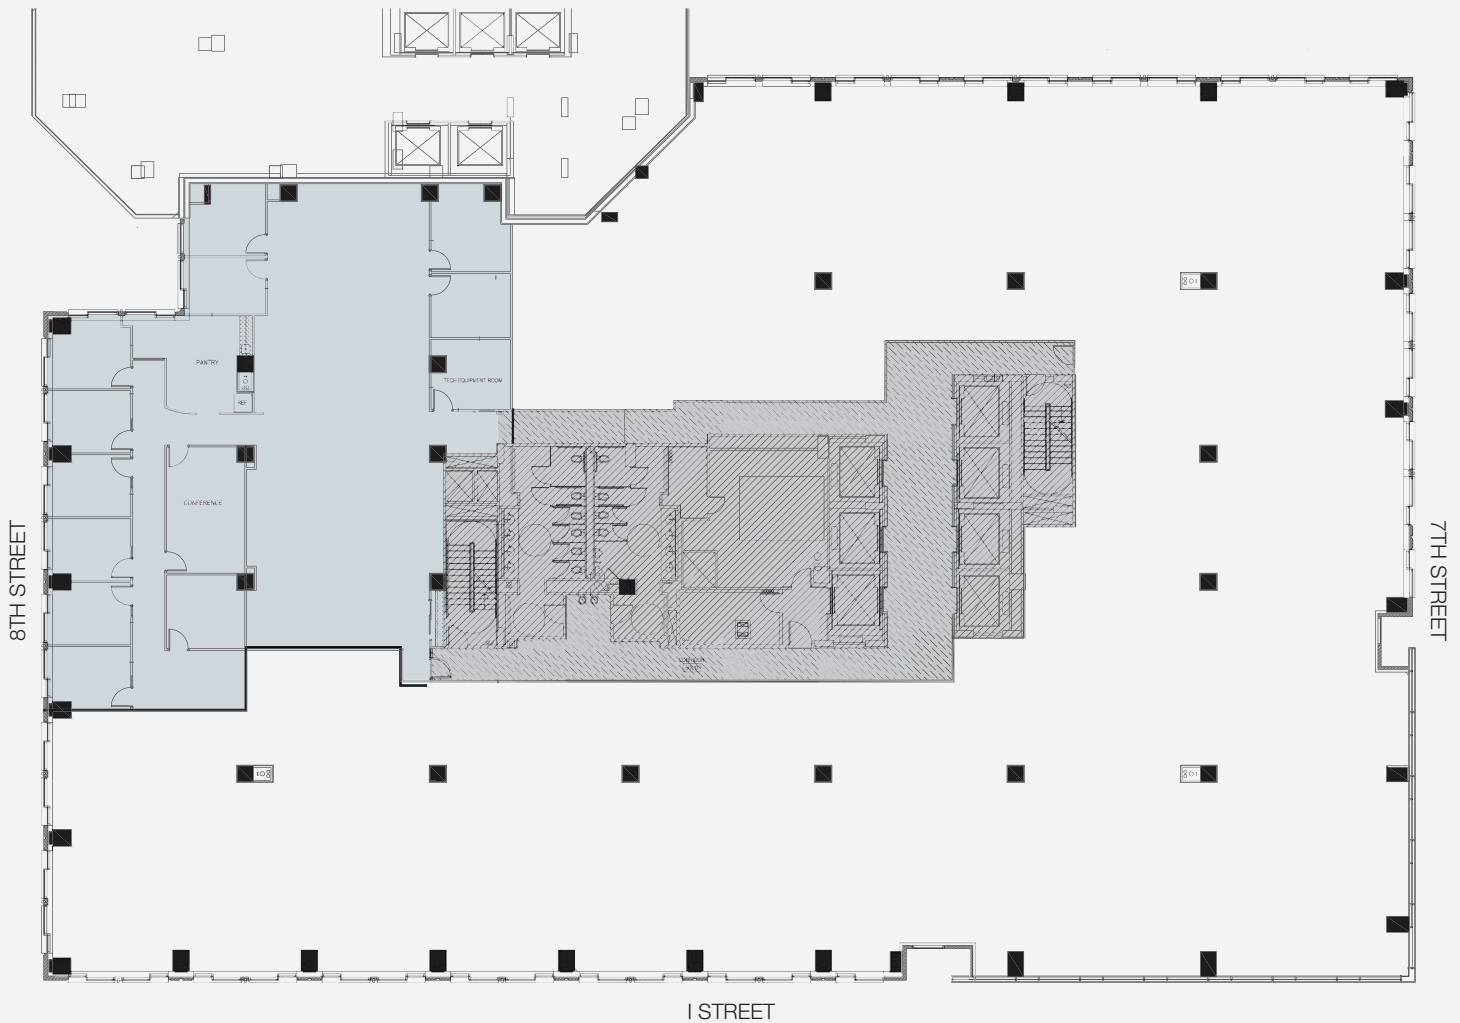

900
SEVENTH STREET

4th Floor

28,684 Square Feet ■ \$58.00 FS ■ Available Immediately

For more information:
Greg Tomasso 202.624.8601 gtomasso@akridge.com

Akridge

900
SEVENTH STREET

5th Floor

6,207 Square Feet ■ \$55.00 FS ■ Available Immediately

For more information:
Greg Tomasso 202.624.8601 gtomasso@akridge.com

Akridge

900
SEVENTH STREET

6th Floor

SUITE A: 3,573 Square Feet ■ \$55.00 FS ■ Available Immediately

SUITE B: 4,034 Square Feet ■ \$55.00 FS ■ Available Immediately