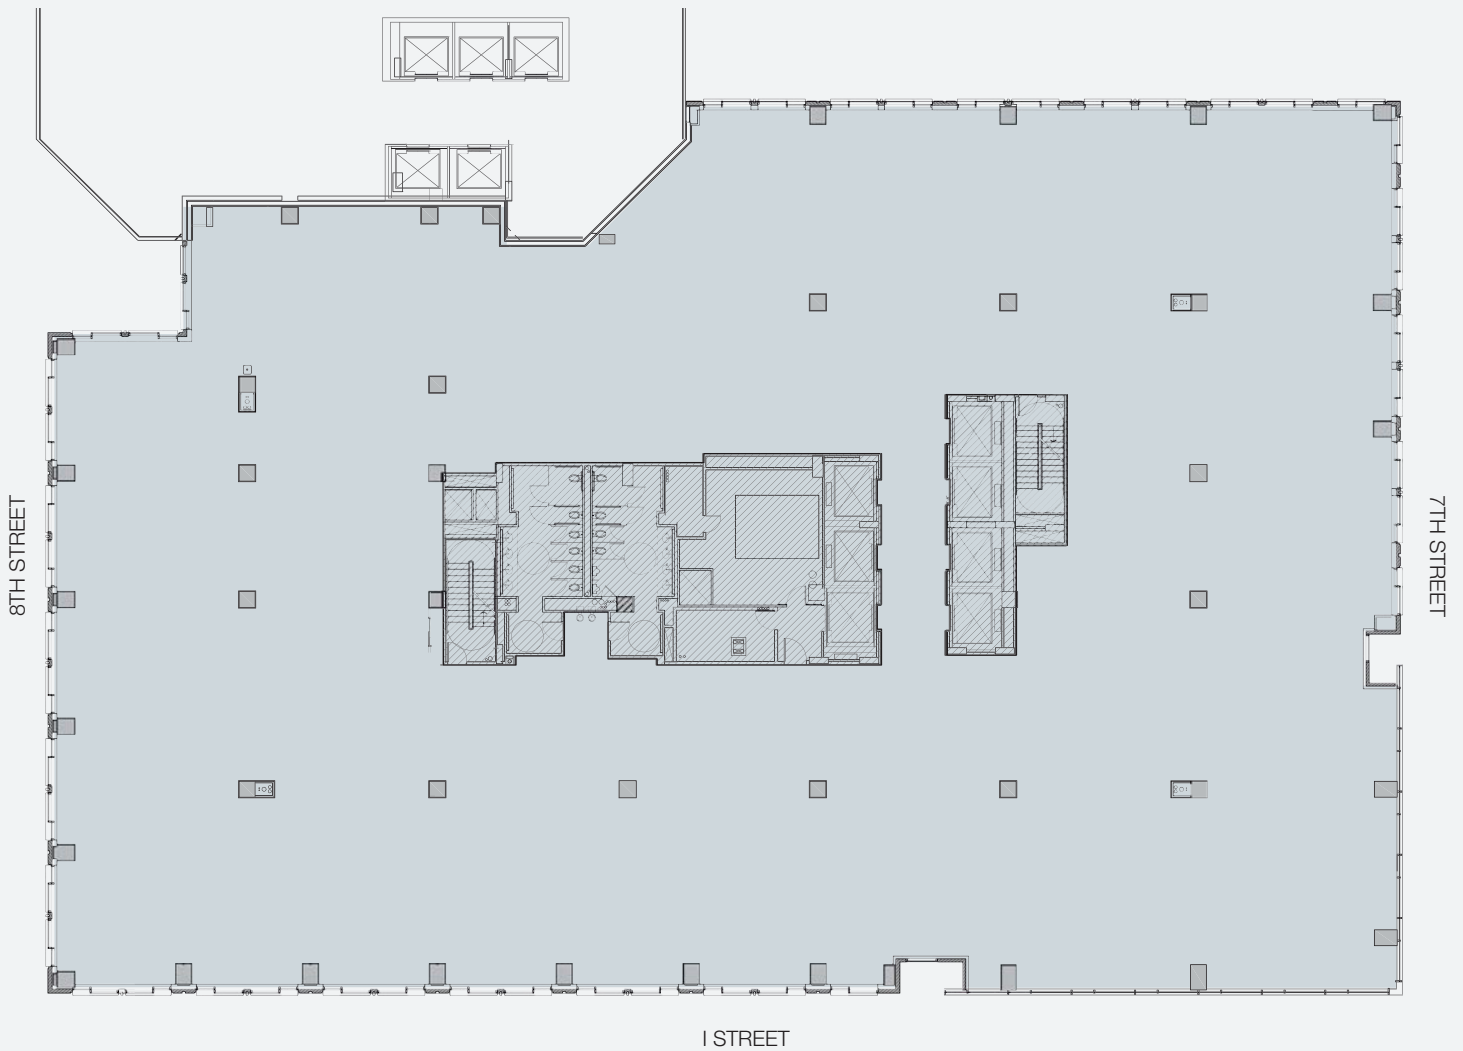

900
SEVENTH STREET

4th Floor

28,684 Square Feet ■ \$58.00 FS ■ Available Immediately

For more information:
Greg Tomasso 202.624.8601 gtomasso@akridge.com

Akridge

900
SEVENTH STREET

5th Floor

6,207 Square Feet ■ \$55.00 FS ■ Available Immediately

For more information:
Greg Tomasso 202.624.8601 gtomasso@akridge.com

Akridge

900
SEVENTH STREET

6th Floor

SUITE A: 3,573 Square Feet ■ \$55.00 FS ■ Available Immediately

SUITE B: 4,034 Square Feet ■ \$55.00 FS ■ Available Immediately