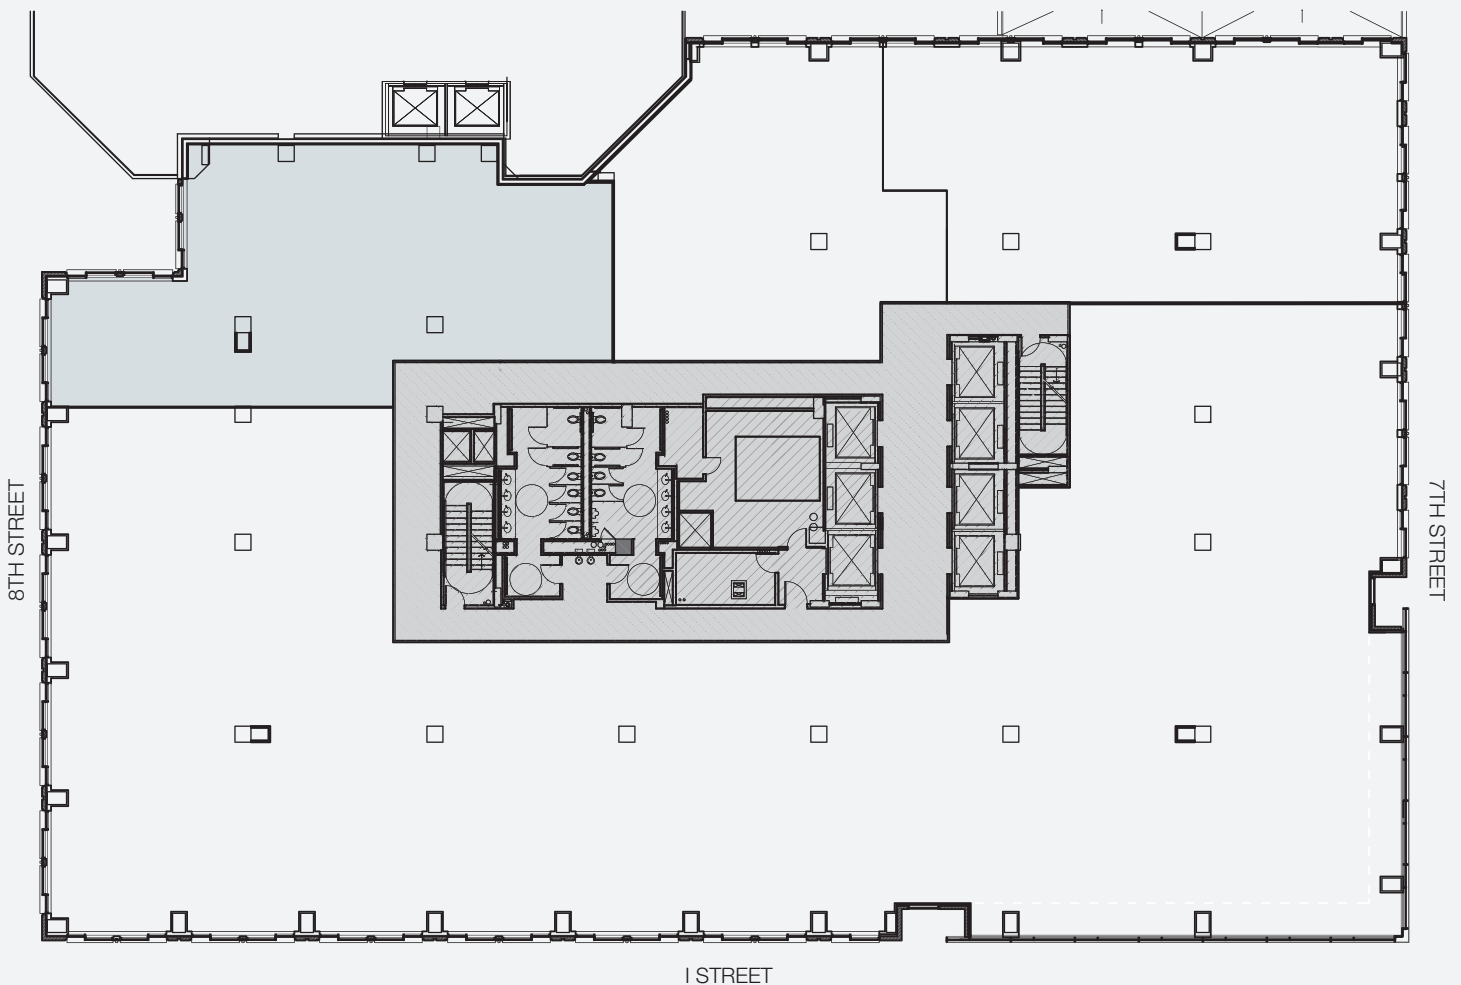

For more information:
Greg Tomasso 202.624.8601 gtomasso@akridge.com

Akridge

900
SEVENTH STREET

6th Floor

SUITE A: 3,573 Square Feet ■ \$55.00 FS ■ Available Immediately

SUITE B: 4,034 Square Feet ■ \$55.00 FS ■ Available Immediately

For more information:

Greg Tomasso 202.624.8601 gtomasso@akridge.com

Akridge

900
SEVENTH STREET

6th Floor

3,573 Square Feet ■ \$55.00 FS ■ Available Immediately

For more information:
Greg Tomasso 202.624.8601 gtomasso@akridge.com

Akridge

900
SEVENTH STREET

6th Floor

4,034 Square Feet ■ \$55.00 FS ■ Available Immediately

For more information:

Greg Tomasso 202.624.8601 gtomasso@akridge.com

Akridge

900
SEVENTH STREET