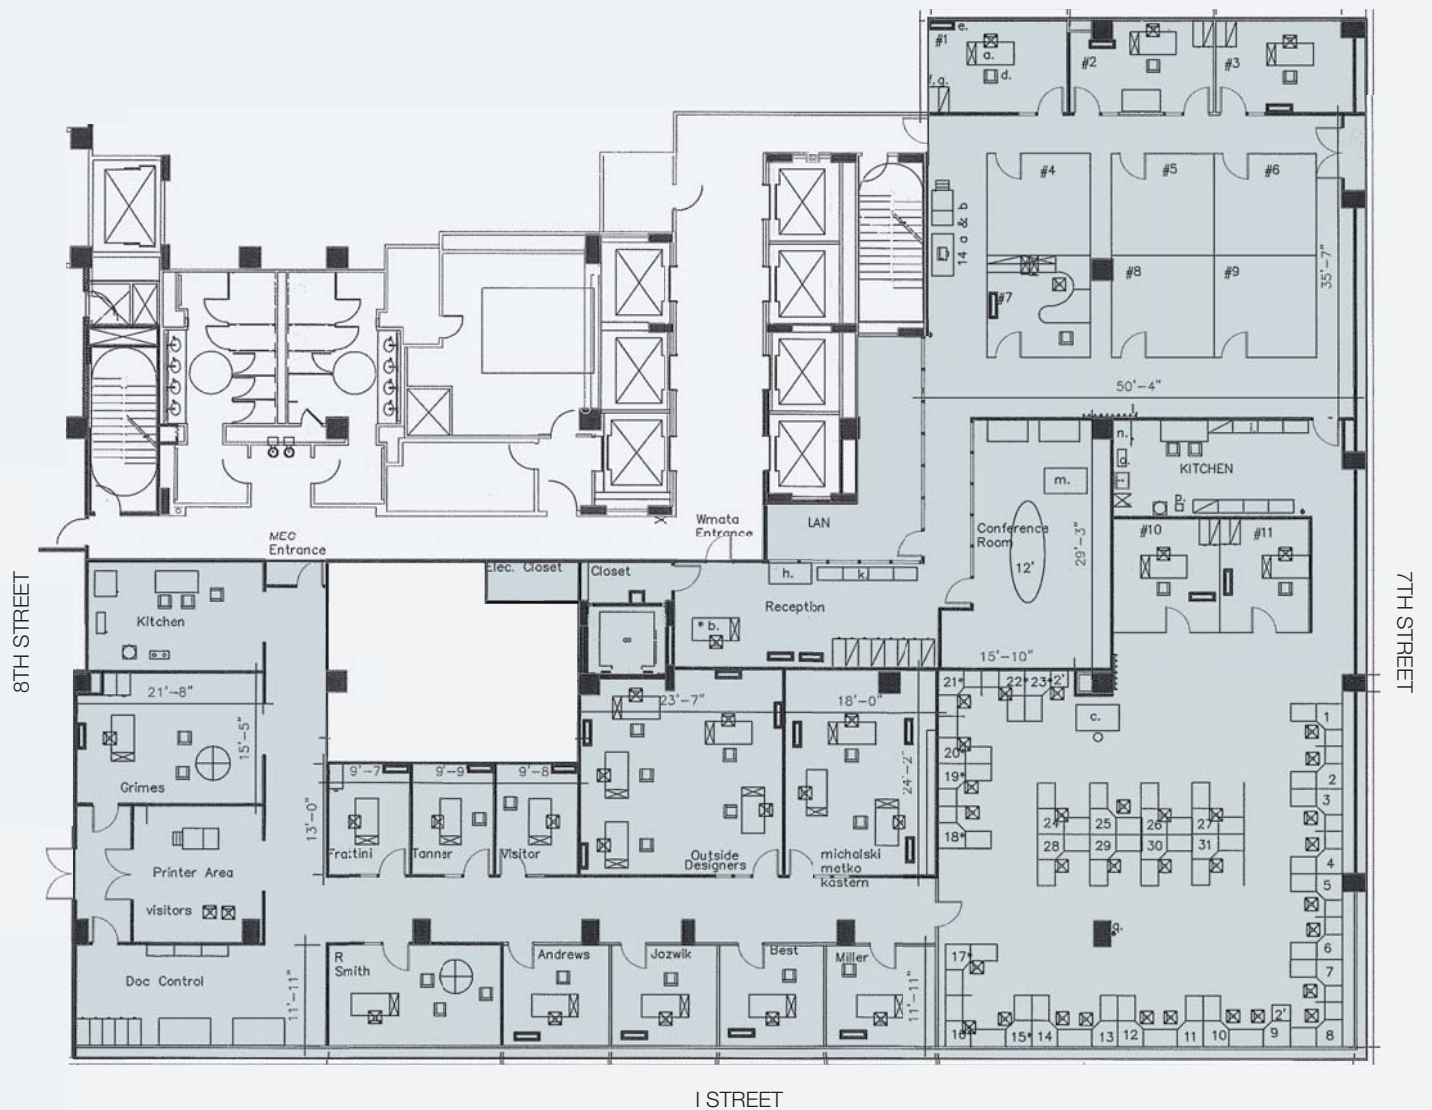

10th Floor

2,857 Square Feet ■ \$55.00 FS ■ Available Immediately

For more information:

Greg Tomasso 202.624.8601 gtomasso@akridge.com

Akridge

900
SEVENTH STREET

Concourse

14,133 Square Feet ■ \$20.00 FS ■ Available Immediately