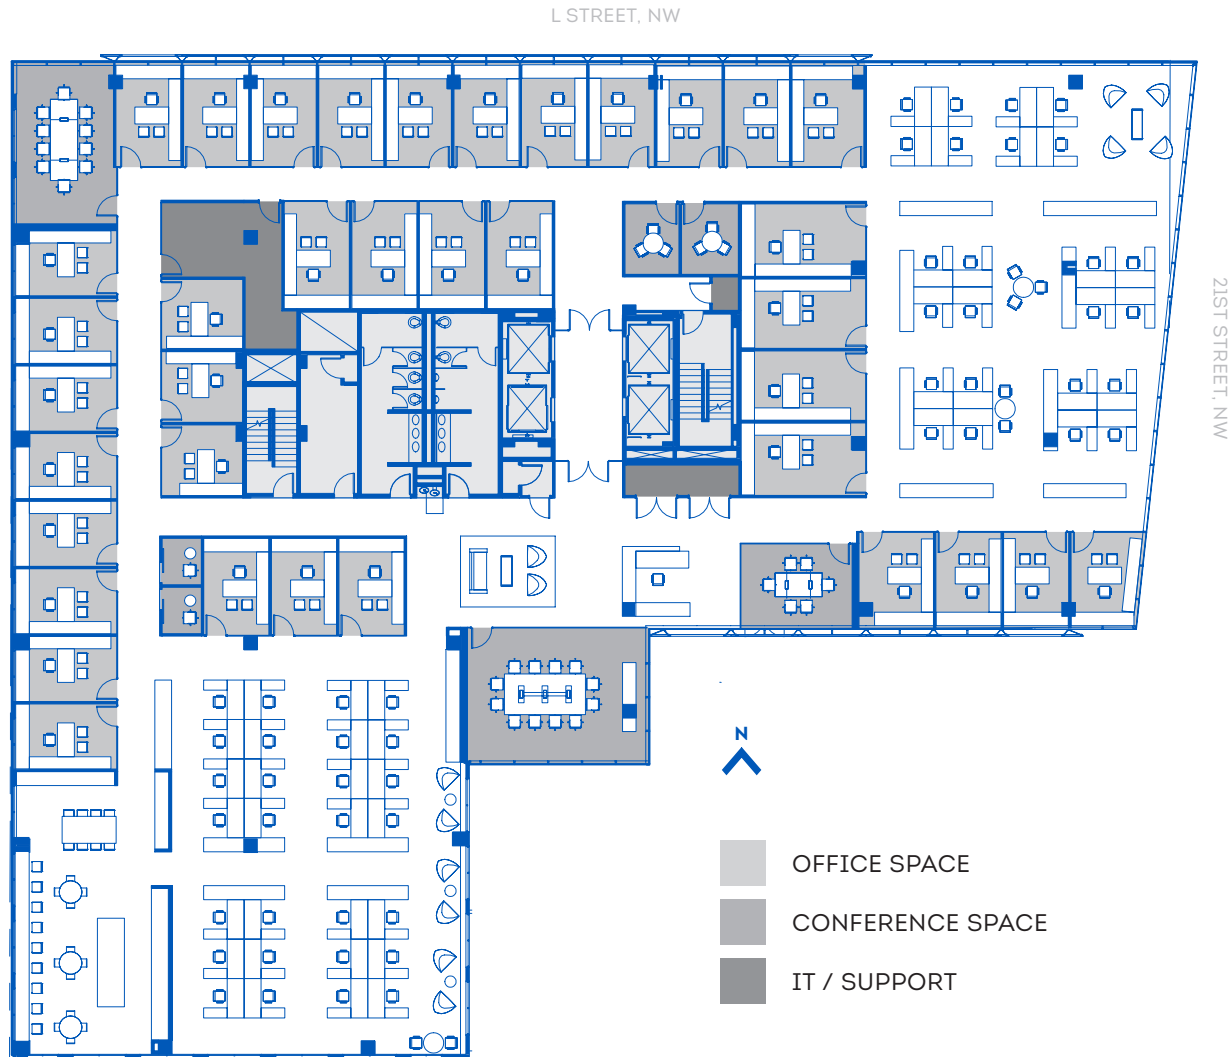

Floors 3-5

20,100 Square Feet
Core & Shell

Open-Office Test Fit

20,100 Square Feet

Office-Intensive Test Fit

20,100 Square Feet

Hypothetical Test Fit

20,100 Square Feet

50 / 50 Test Fit

20,100 Square Feet

Multi-Tenant Test Fit

Suite A: 5,455 Square Feet

Suite B: 5,188 Square Feet

Suite C: 6,097 Square Feet