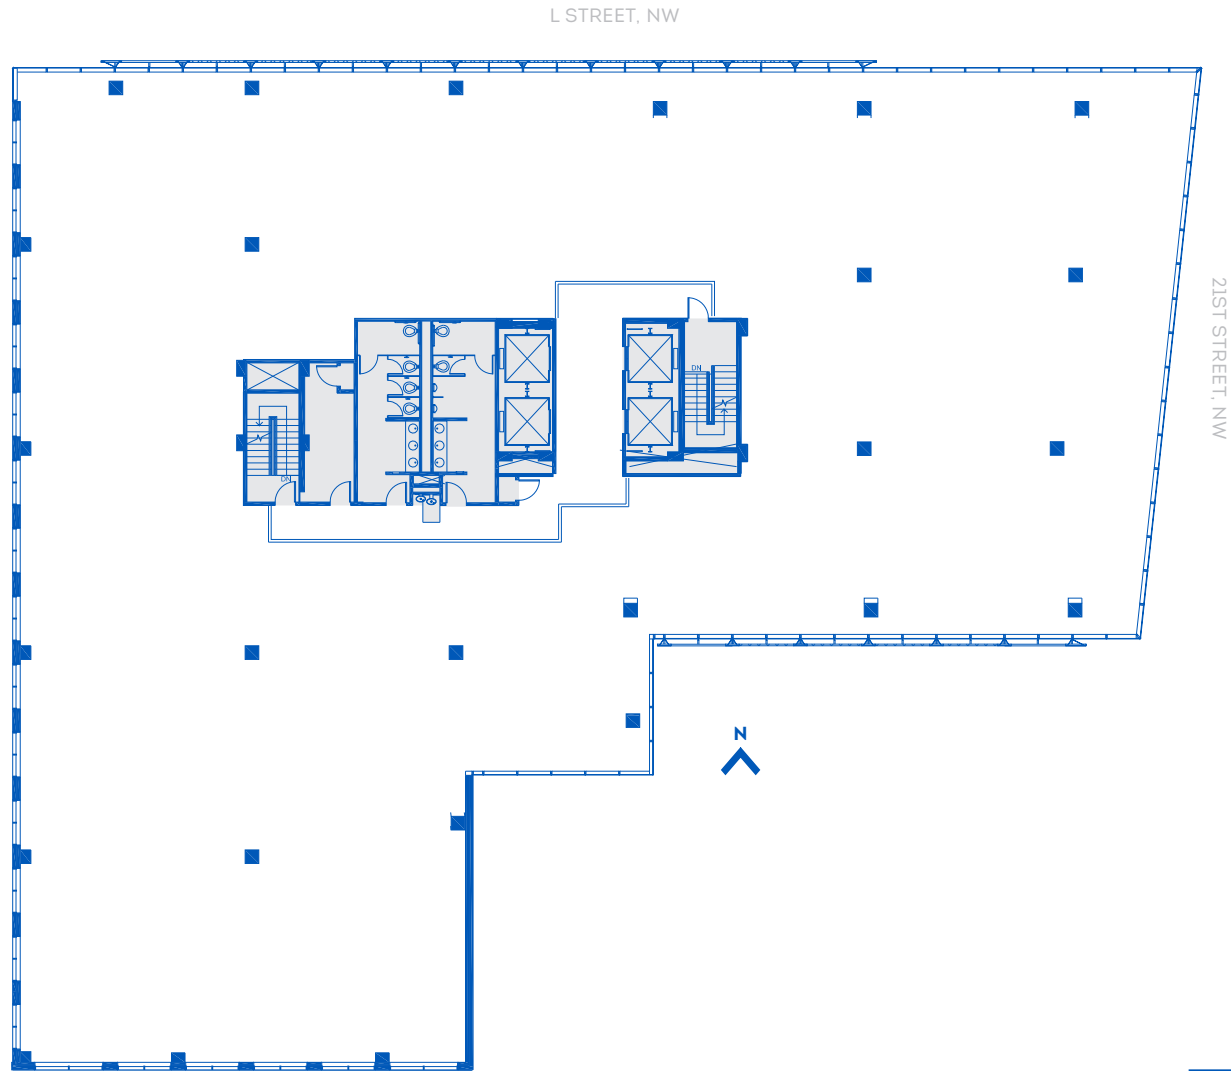

Floors 3-5

20,100 Square Feet
Core & Shell

Open-Office Test Fit

20,100 Square Feet

Office-Intensive Test Fit

20,100 Square Feet

Hypothetical Test Fit

20,100 Square Feet

50 / 50 Test Fit

20,100 Square Feet

Multi-Tenant Test Fit

Suite A: 5,455 Square Feet

Suite B: 5,188 Square Feet

Suite C: 6,097 Square Feet