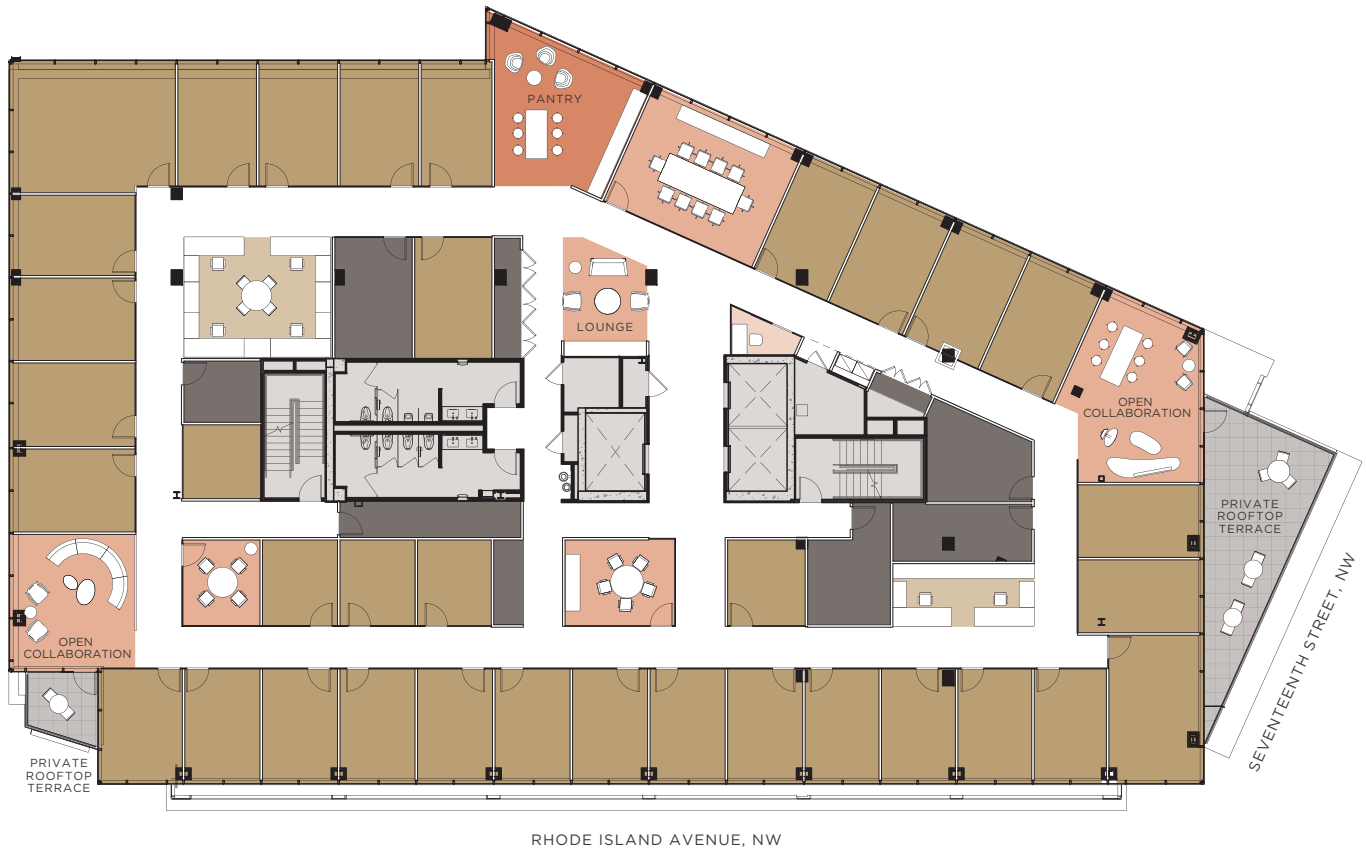

# Seventh Floor Office Intensive Test Fit

Floor Size:  
14,565 rentable square feet

- OFFICES
- OPEN WORK SPACE
- TELEPHONE
- MEETING SPACE
- PANTRY
- SUPPORT/IT
- PRIVATE ROOFTOP TERRACE

[www.1701RhodeIsland.com](http://www.1701RhodeIsland.com)