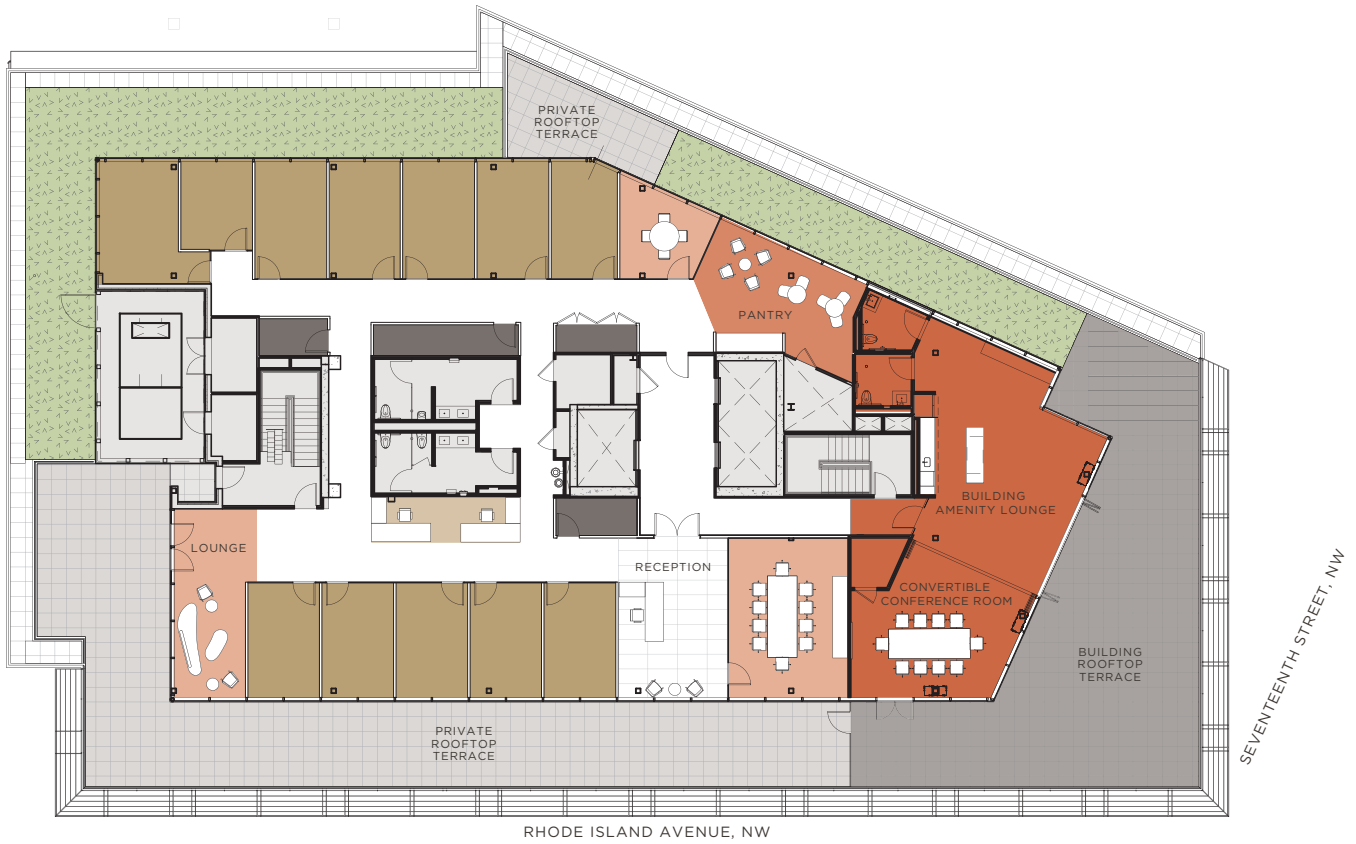

RHODE
ISLAND

Penthouse Test Fit

Floor Size:
5,861 rentable square feet

- OFFICES
- OPEN WORK SPACE
- MEETING SPACE
- PANTRY
- BUILDING AMENITY SPACE
- SUPPORT/IT
- BUILDING ROOFTOP TERRACE
- PRIVATE ROOFTOP TERRACE