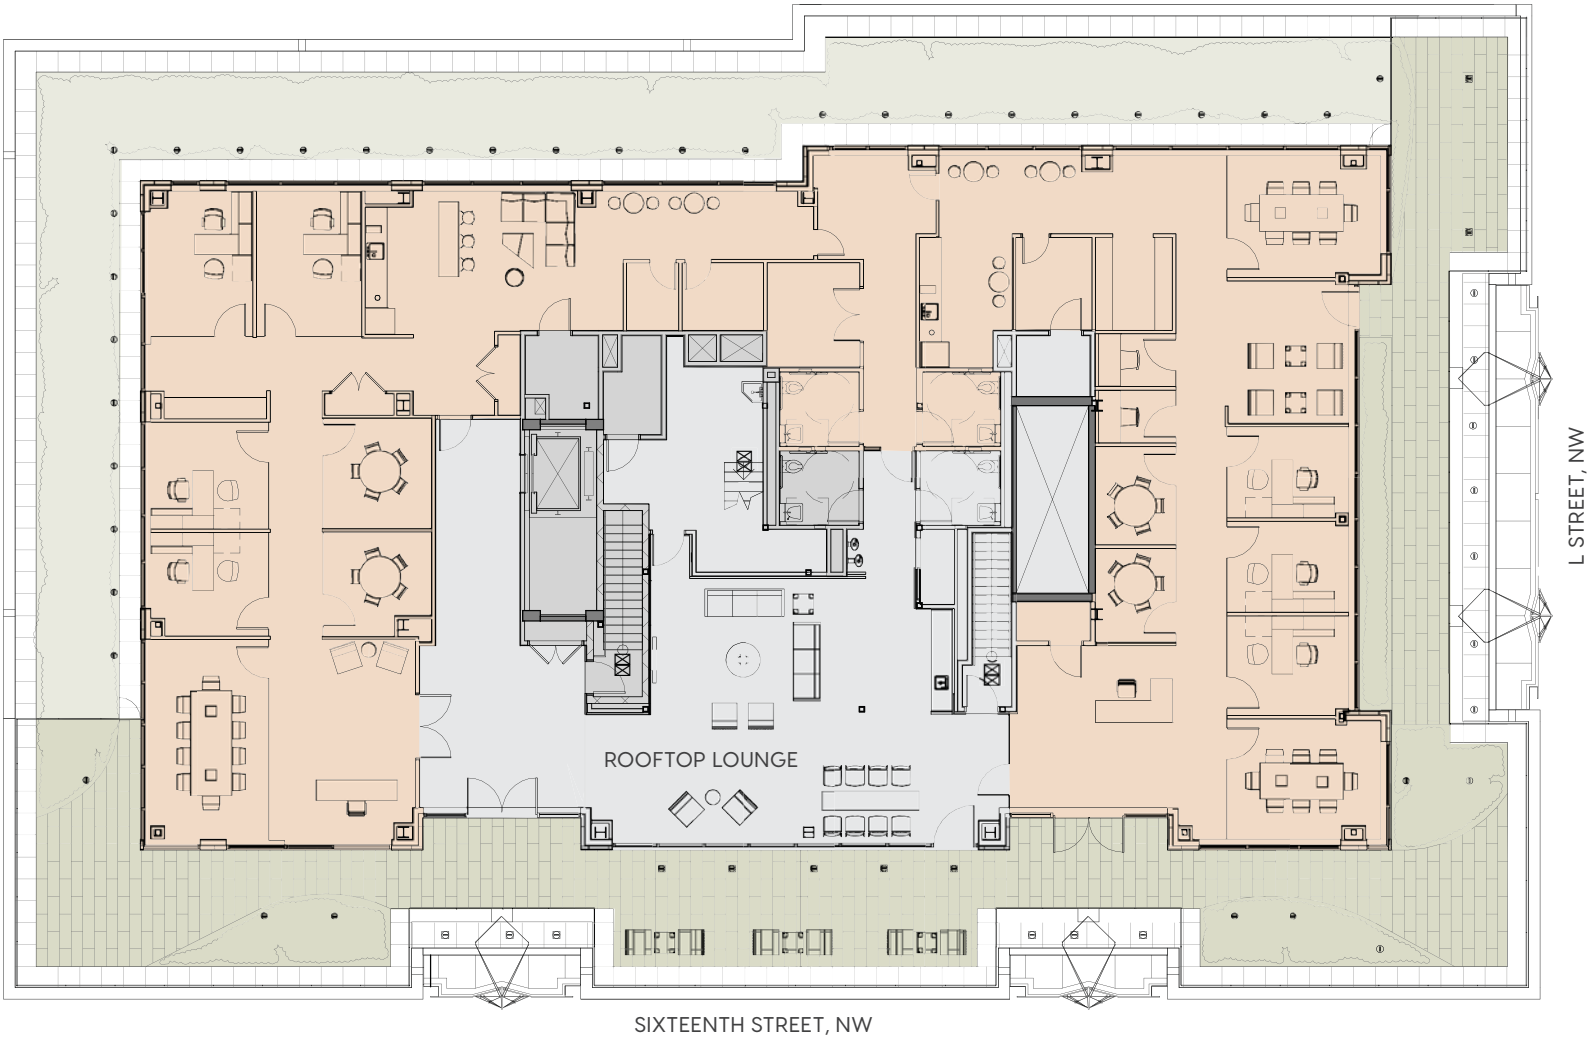

PENTHOUSE FLOOR PLAN

5,500 square feet

1101
SIXTEENTH

L STREET, NW

SIXTEENTH STREET, NW