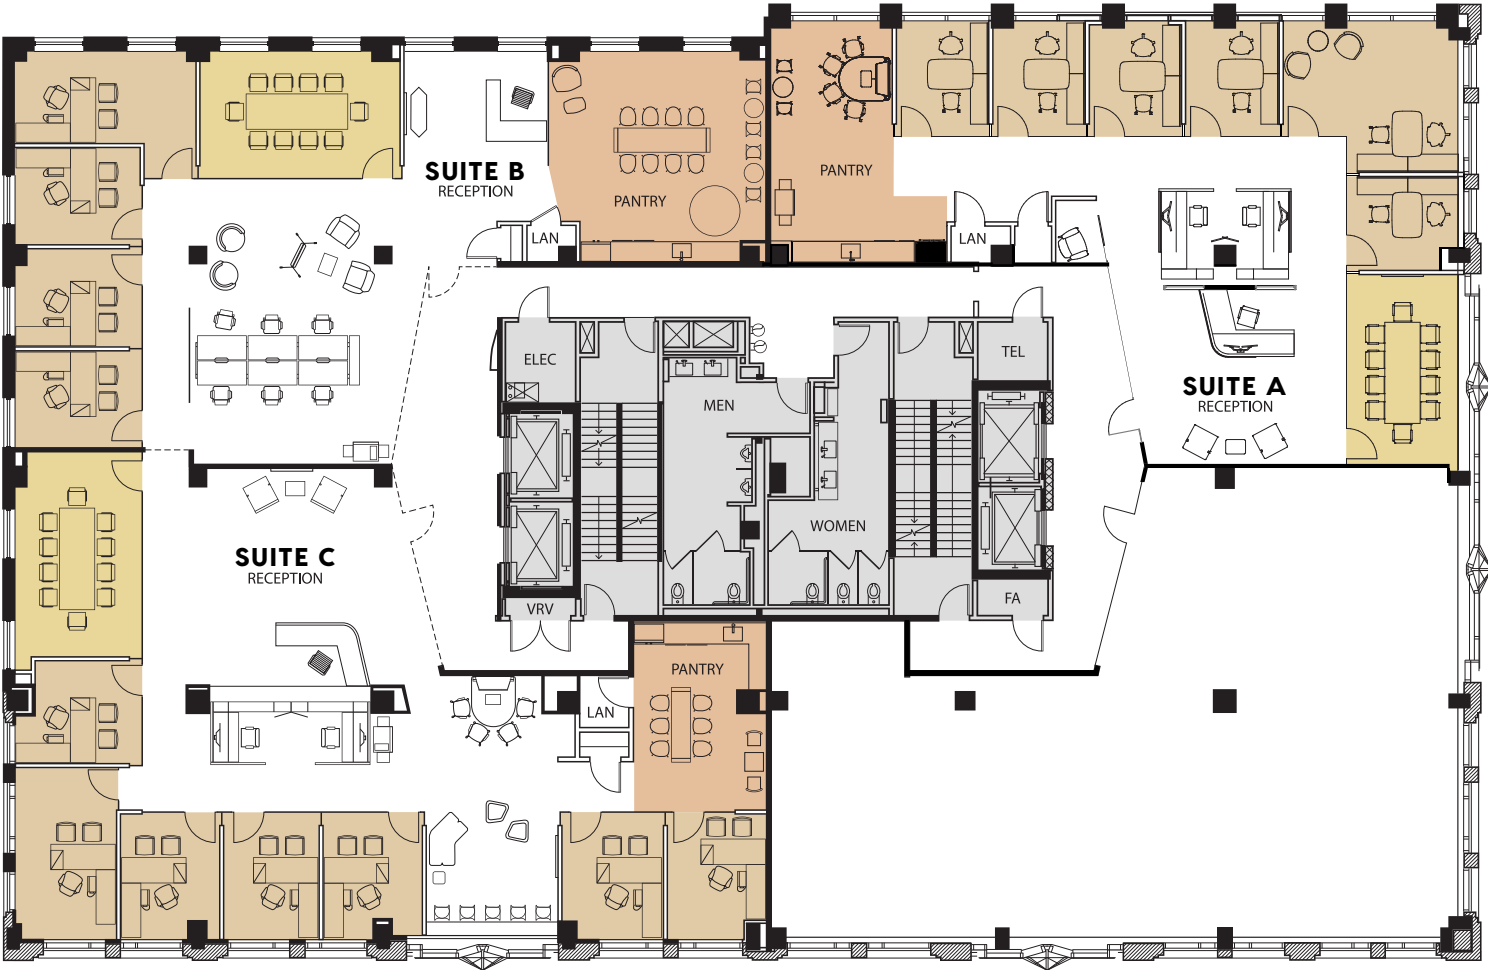

# FOURTH FLOOR SPEC SUITES

1101  
SIXTEENTH

**SUITE A**  
3,223 square feet

**SUITE B**  
3,308 square feet

**SUITE C**  
3,993 square feet

Suites B and C can be combined for a larger presence.

- Private office
- Meeting space
- Pantry

SIXTEENTH STREET, NW