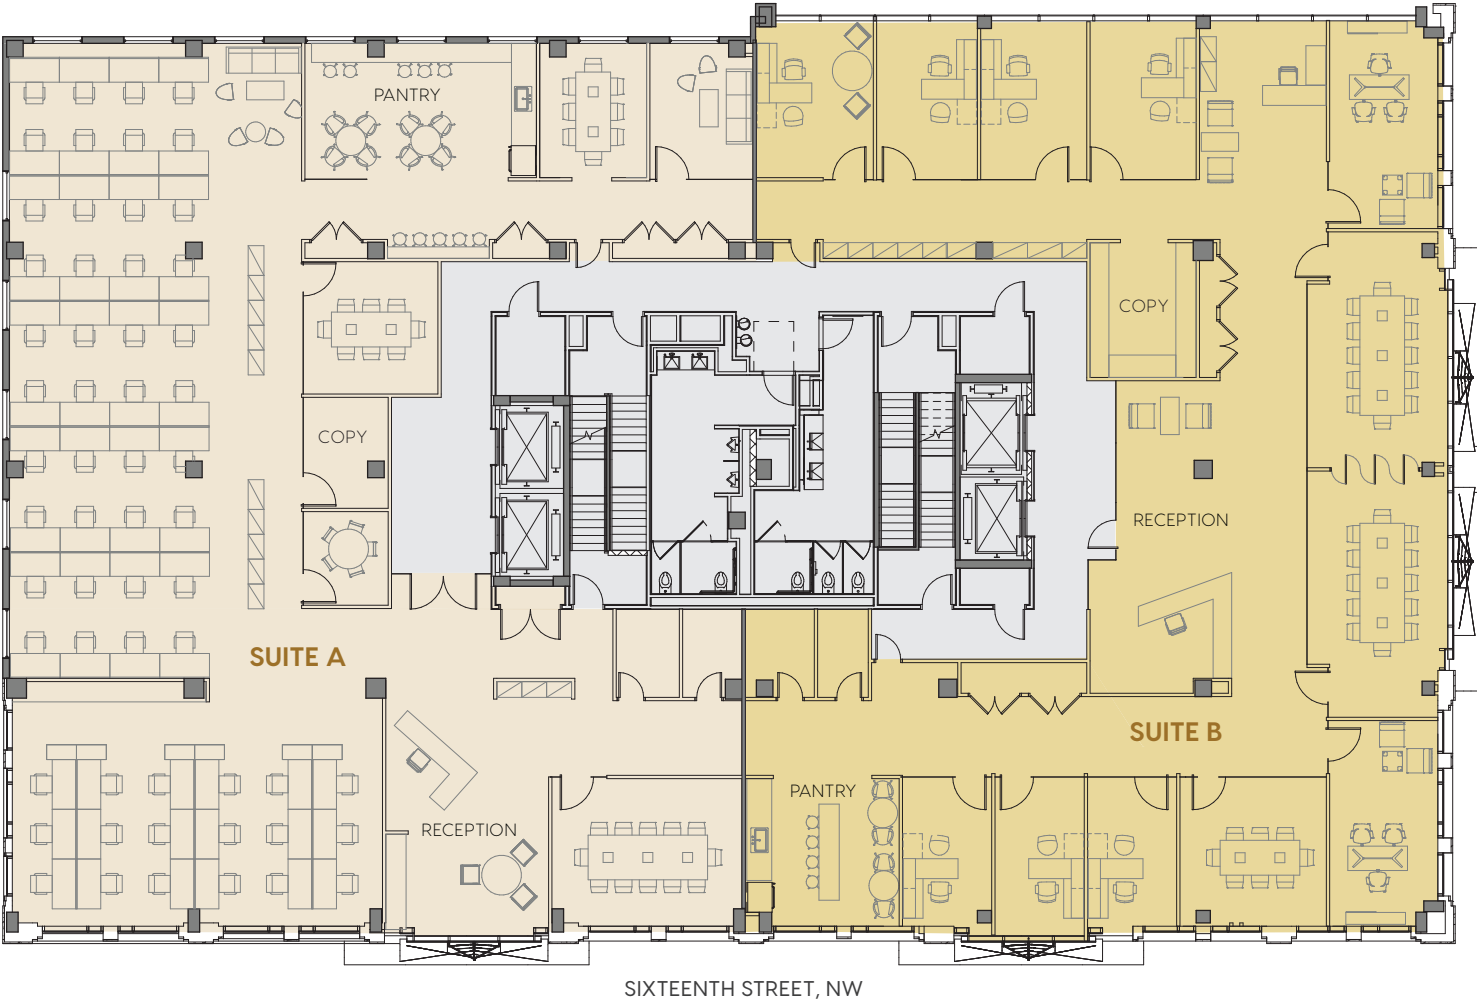

SINGLE-CLIENT TEST FIT FLOORS 2 - 4

14,100 square feet

1101
SIXTEENTH

26 private offices

- Private office
- Open work space
- Meeting space
- Pantry
- Support space

TWO-CLIENT TEST FIT FLOORS 2 - 4

14,100 square feet

1101
SIXTEENTH

SUITE A

Open-office floor plan with 58 work stations
Ample and varied meeting spaces

SUITE B

Office-intensive floor plan with 10 private, windowed offices
Ample meeting space