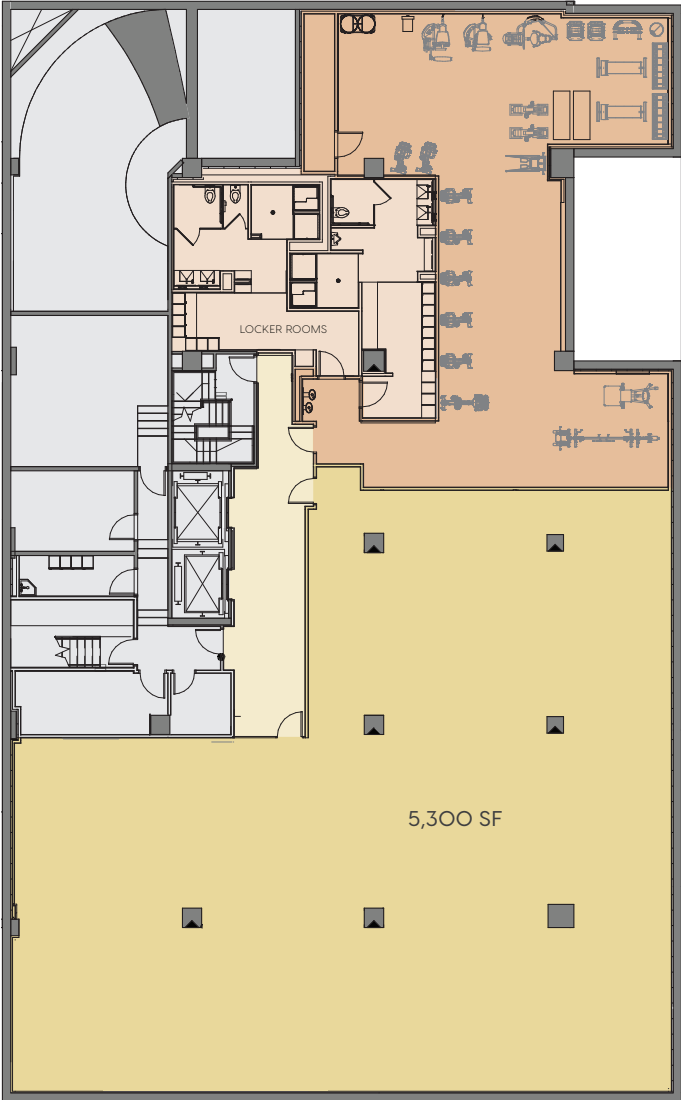

CONCOURSE

5,300 square feet

1101
SIXTEENTH

Client-only fitness facility

Potential for a conference center

- Elevator lobby
- Fitness facility
- Locker rooms

SIXTEENTH STREET, NW